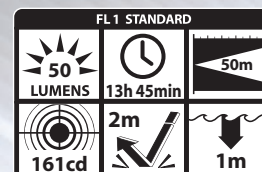

INTRINSICALLY SAFE

50 Lumens

- cETLus, ATEX and IECEx listed Intrinsically Safe
- Engineered polymer housing
- Powered by AAAA batteries

XPP 5412G

High-efficiency deep parabolic reflector

Intrinsically Safe Polymer Penlight

XPP-5412G SPECIFICATIONS

- Lumens: 50
- Run-time: 13.75 hrs
- Beam distance: 50 meters
- Water rating: IP-X7 waterproof
- Drop rating: 2 meters
- Length: 6.8in, head diameter: 0.6in, handle diameter: 0.5in, weight: 1.5oz